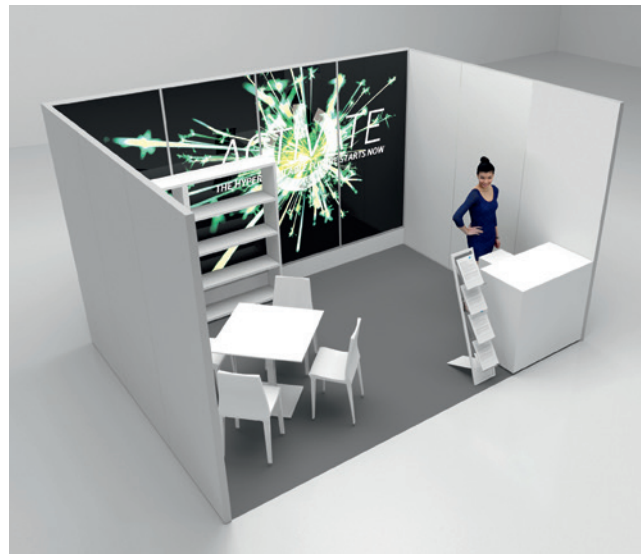

London Lightwall System: Luminous Wall System. Modular sizes for congresses and trade fairs.