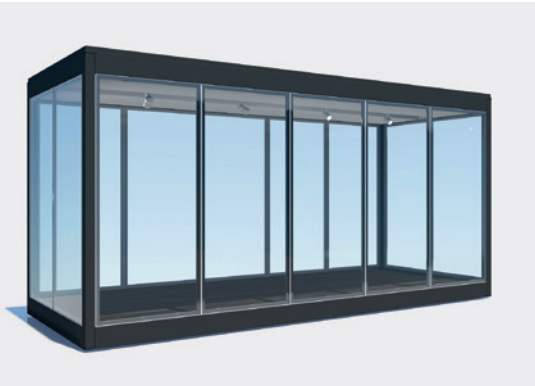

Wall Systems

Signage

Cabana

Patio

Viewbox

B-Matrix Door
 □ 100 cm
 5 cm
 250 cm

B-Matrix W
 □ 99,2 cm
 5 cm
 248 cm

B-Matrix B
 ■ 99,2 cm
 5 cm
 248 cm

Branded Candles (Cassis)

Yin/Yang Bars

Cadiz Desks

CABANA

- ▣ 307 cm
- ⊗ 104 cm
- ⊗ 237 cm

The Cabana is the perfect bar/buffet station for indoors and outdoors.

PATIO

- ▣ 300 cm
- ⊗ 300 cm
- ⊗ 250 cm

Patio, the elegant sunshade for garden parties, info point for trade fairs and bar corner.

Viewbox.

More than a box.

Container modulare a noleggio per strutture temporanee.
 Modular containers for temporary structures for rent.
 Container éphémère événementiel à la location.
 Modulare Designcontainer für Events zu mieten.

INCLUDED:

- * Metal structure with 4 poles
- * 12-14 panels in glass
or closed in white or black
- * Single or double glass doors
- * Moquette flooring
- * 2 Stretch cloth ceilings
- * 4 Design railspots (75-100W)
with changeable positions