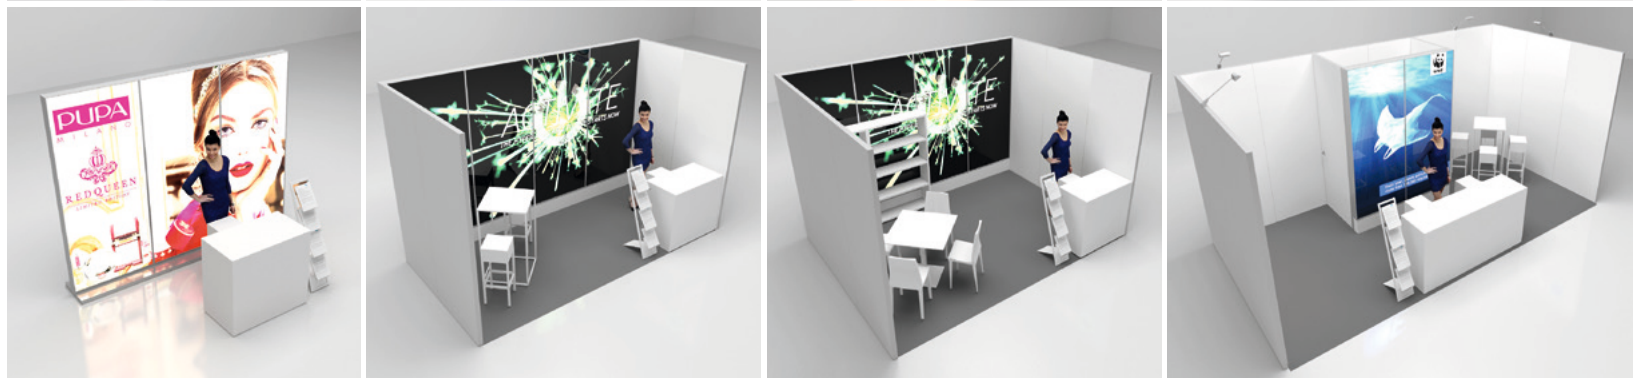

Whichway 50/200
 ■ 50 cm
 ■ 2 cm
 ■ 200 cm

Whichwhere
 ■ 50 cm
 ■ 50 cm
 ■ 200 cm

Wall Systems

B-Matrix Wall System

Selfstanding photowalls and photocall backdrops
Modular stand sizes for congresses and trade fairs.

London Lightwall System

Luminous Wall System.
Modular sizes for congresses and trade fairs.

Zebra White
 □ 63 cm
 □ 63 cm
 ☉ 48/61 cm
 ☉ 82/95 cm

Zebra Black
 ■ 63 cm
 ■ 63 cm
 ☉ 48/61 cm
 ☉ 82/95 cm

Zebra Pop White
 □ 63 cm
 □ 63 cm
 ☉ 48/61 cm
 ☉ 82/95 cm