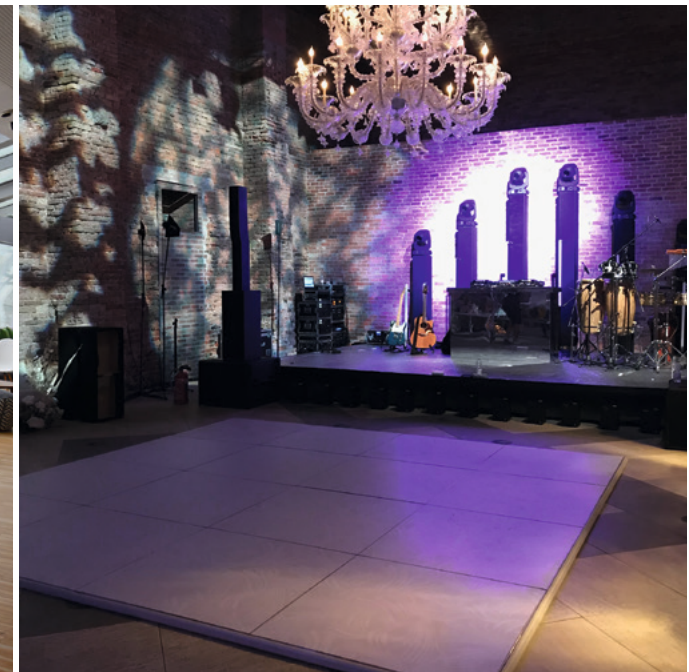

Stages, Dancefloors + Carpets