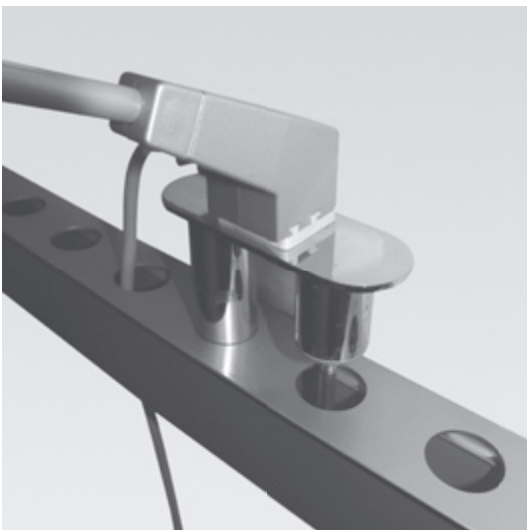

beMatrix

lighting

ceLight 250 05 50 A

- 150 W halogen light with power cable
- superb price/quality ratio!
- cable and extra bulb included
- designed for easy mounting on each surface & beMatrix structures!
- special “invisible” cabling system (cables & plugbox) that fits within the frames
- flight cases for 12 lights is available on request

easy mounting on beMatrix structures

special cabling system

beMatrix

.be